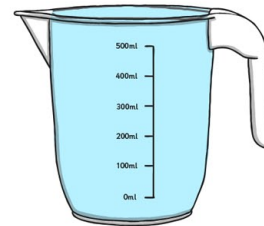

# Capacity Word Mat

volume

jug

litres

measure

empty

half empty

capacity

full

half full

nearly full

nearly empty

container

cup

millilitres

quarter full